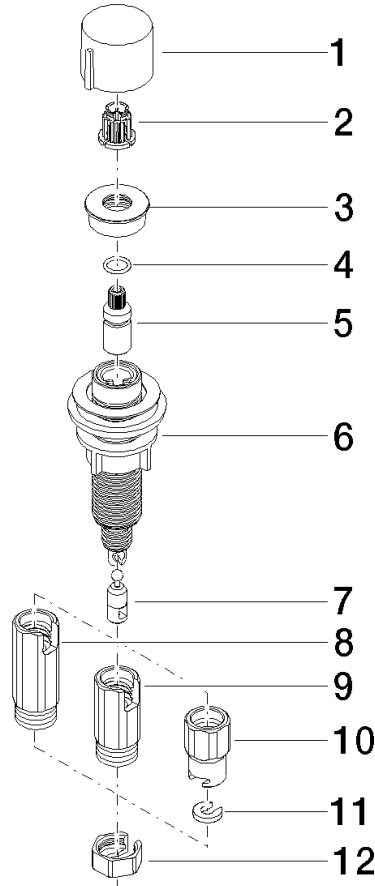

**Strainer waste with control handle - Brushed Champagne (22kt Gold)**

ELIO

10 712 970

- control for single basin
- including adapter for Bowden cable

Fits ELIO, ENO, MEM, META SQUARE, SYNC and TARA ULTRA

Fits: ELIO, MEM, ENO, SYNC, TARA ULTRA, META SQUARE

	Brushed Champagne (22kt Gold)	10 712 970-46
	Chrome	10 712 970-00
	Brushed Platinum	10 712 970-06
	Platinum	10 712 970-08
	Durabrand (23kt Gold)	10 712 970-09
	Dark Chrome	10 712 970-19
	Brushed Durabrand (23kt Gold)	10 712 970-28
	Matte Black	10 712 970-33
	Champagne (22kt Gold)	10 712 970-47
	Brushed Chrome	10 712 970-93
	Brushed Dark Platinum	10 712 970-99

10 712 970

mm [inches]

10 712 970

Parts for other finishes can be found here: [Chrome](#)

Spare parts list

No.	Item Number	Name	Quantity used	Delivery time
1	09 20 97 030-46	handle	1	60
2	90 12 12 002 00 90	fixing cap	1	2
3	09 27 87 011-46	rosette	1	30
4	09 14 10 042 90	seal	1	2
5	09 29 06 087-46	spindle	1	-
Spare part can no longer be ordered, please order the replacement item				
6	04 30 01 029 00 90	adaptor	1	2
7	09 24 03 175 90	adaptor	1	2
8	09 11 10 073-07	connection	1	30
9	09 11 10 074-07	connection	1	30
10	09 11 10 079-07	connection	1	30
11	09 30 11 087 90	disc	1	2
12	09 23 30 024-07	nut	1	30